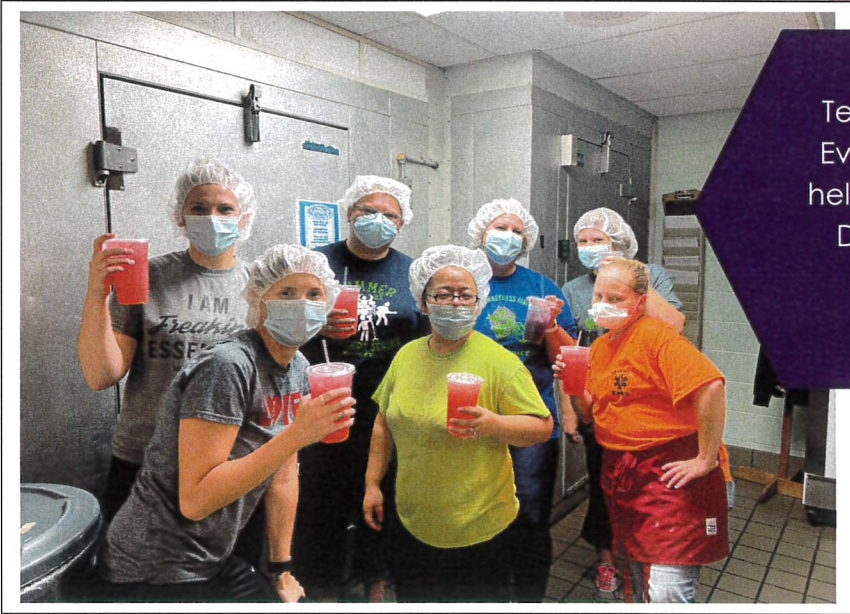

Here's What's Happening!

Teamwork at it's finest!
Everyone pitching in to
help the Winning Wheels
Dietary Department.

THANK YOU!